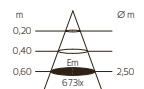

A - A++ | Phasen-Drehdimmer | 2700K | 4x 11W, 1x 28W | 4x 500lm , 1x 1812lm | CRI >90