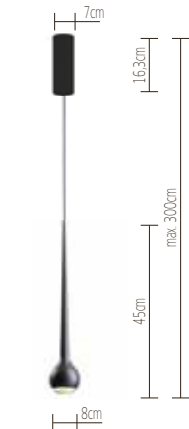

FALLING

UP ROUND 7	alu pol	DC02-0	436,13	519,00
	matt black <td>DC08-0 <td>436,13 <td>519,00 </td></td></td>			
	white <td>CFA00-3 <td>436,13 <td>519,00 </td></td></td>			
IN	alu pol	DC02-3 <td>380,67 <td>453,00</td> </td>		
	matt black	DC08-3 <td>380,67 <td>453,00</td> </td>		
	white	CFA01-3 <td>380,67 <td>453,00</td> </td>