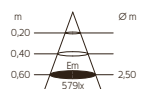

MOVE ALONG/SET

6	chrome	TS42-0	1.946,22	2.316,00
	copper	TS42-2	2.156,30	2.566,00

A - A++ | Phasen-Drehdimmer | 2700K | 4x 11W, 1x 16W | 4x 500lm , 1x 906lm | CRI >90

9	chrome	TS43-0	2.122,69	2.526,00
	copper	TS43-2	2.391,60	2.846,00