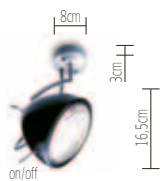

GEORGE

HALOGEN WALL/CEILING black-red BJ01-0 469,75 559,00