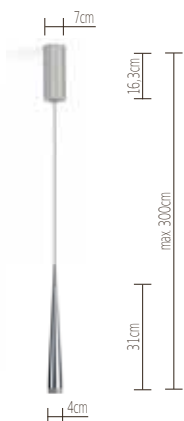

NICEONE RAIN

1 / 2 / 3

1 LUMINAIRE 2 CABLE 3 FIXTURE

TRIO 30	alu pol/grey/alu pol	CNO03-0	1.120,17	1.333,00
	copper/maroon/white	CNO03-7	1.195,80	1.423,00
	black/black/black	CNO03-1	1.120,17	1.333,00

A - A++ | Phasen-Drehdimmer, Dimm-Alternative siehe Plug&Dim | 2700K | 3x 11W | 3x 730lm | CRI >90

OVAL 6	alu pol/grey/white	CNO06-0	2.199,16	2.617,00
	copper/maroon/white	CNO06-7	2.350,42	2.797,00
	black/black/black	CNO06-1	2.199,16	2.617,00

A - A++ | Phasen-Drehdimmer, Dimm-Alternative siehe Plug&Dim | 2700K | 6x 11W | 6x 730lm | CRI >90

OVAL 9	alu pol/grey/white	CNO09-0	2.975,63	3.541,00
	copper/maroon/white	CNO09-7	3.202,52	3.811,00
	black/black/black	CNO09-1	2.975,63	3.541,00

A - A++ | Phasen-Drehdimmer, Dimm-Alternative siehe Plug&Dim | 2700K | 9x 11W | 9x 730lm | CRI >90

NICEONE RAIN konfigurierbare Varianten siehe **CHOICE**

NICE neu mit OPTIC 4 SOLID statt CABOCHON

1 / 2

1 LUMINAIRE + FIXTURE 2 CABLE + OPTIC

UP ROUND 7	alu pol/grey	CNI00-0	355,46	423,00
	copper/maroon	CNI00-7	381,51	454,00
	black/black	CNI00-1	355,46	423,00
	white/white	CNI00-3	355,46	423,00

IN	alu pol/grey	CNI01-0	300,00	357,00
	copper/maroon	CNI01-7	326,05	388,00
	black/black	CNI01-1	300,00	357,00
	white/white	CNI01-3	300,00	357,00

A - A++ | Phasen-Drehdimmer, Dimm-Alternative siehe Plug&Dim | 2700K | 11W | CRI >90
grey: 446lm | maroon: 403lm | black: 340lm | white: 468lm