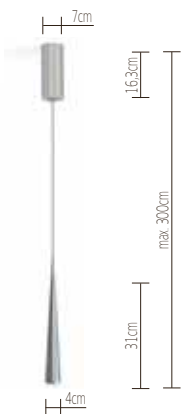

NICEONE

1 / 2

1 LUMINAIRE + FIXTURE 2 CABLE

UP ROUND 7	alu pol/grey	CNO00-0	367,23	437,00
	copper/maroon <td>CNO00-7 <th>392,44</th> <th>467,00</th> </td>			
	black/black <td>CNO00-1 <th>367,23</th> <th>437,00</th> </td>			
IN	alu pol/grey	CNO01-0	311,76	371,00
	copper/maroon	CNO01-7	336,97	401,00
	black/black	CNO01-1	311,76	371,00