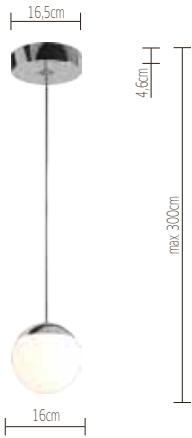

PALLA 16 SUSPENSION

1 / 2

1 LUMINAIRE + FIXTURE 2 CABLE

UP ROUND 16	alu pol/grey	CPA05-0	467,47	567,00
	black/black	CPA05-1	467,47	567,00
IN	alu pol/grey	CPA01-0	404,20	481,00
	black/black	CPA01-1	404,20	481,00