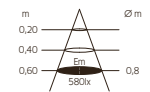

NICE

SUSPENSION = NICE + CABLE A + OPTIC 4 + FIXTURE

alu pol	NC30-0	149,58	178,00
copper	NC30-7	175,63	209,00
black	NC30-1	149,58	178,00
white	NC30-3	149,58	178,00
sand	NC30-4	149,58	178,00
olive	NC30-5	149,58	178,00