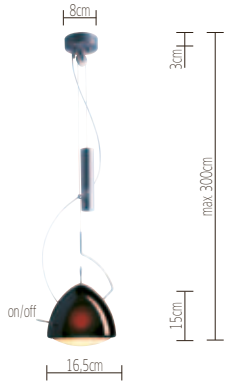

GEORGE SUSPENSION

HALOGEN black-red BJ00-0 570,59 679,00

D | Universaldimmer | 2700K | B15D, 100W/Eco70W | 990lm | CRI 100

LED black-red ab 2017