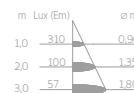

Energieeffizienz

Dimmbarkeit

* Lichtfarbe, Kelvin

A - A++ | Phasen-Drehdimmer | 2700K | 12W | 680lm | CRI

Wattangabe

Lumenangabe

Farbwiedergabe

* Lichtfarbe, Kelvin
2700K = 2700 Kelvin
= warmweißes Licht

3500K = 3500 Kelvin
= neutralweißes Licht