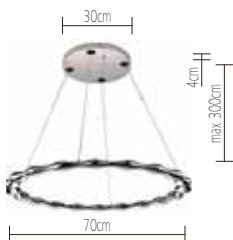

MOVE AROUND INDIRECT

chrome	KM15-0	2.066,39	2.459,00
copper	KM15-2	2.503,36	2.979,00

A - A++ | Phasen-Drehdimmer, Dimm-Alternative siehe Plug&Dim | 2700K | 50W | 3380lm | CRI >90