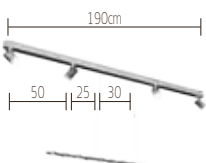

12	chrome	TS44-0	2.299,16	2.736,00
	copper	TS44-2	2.576,47	3.066,00

A - A++ | Phasen-Drehdimmer | 2700K | 4x 11W, 1x 28W | 4x 500lm , 1x 1812lm | CRI >90