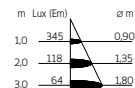

385,00

A - A++ | Dimmbar, siehe CHOICE FIXTURE | 2700K | CRI >90

CHOICE LUMINAIRE WALL/CEILING/TABLE/FLOOR

SET

WALL/CEILING/TABLE/FLOOR = SET + OPTIC 6 + FIXTURE

alu pol/white	NC34-8	138,66	165,00
alu pol/grey	NC34-0	138,66	165,00
alu pol/charcoal	NC34-06	138,66	165,00
alu pol/black	NC34-01	138,66	165,00
alu pol/maroon	NC34-02	138,66	165,00
alu pol/olive	NC34-05	138,66	165,00
alu pol/sand	NC34-04	138,66	165,00
copper/maroon	NC34-1	164,71	196,00
black/black	NC34-2	138,66	165,00
black/charcoal	NC34-26	138,66	165,00
white/white	NC34-3	138,66	165,00