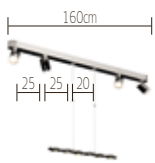

MOVE ALONG/SET

6	chrome	TS42-0	1.946,22	2.316,00
	copper	TS42-2	2.156,30	2.566,00