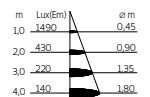

A - A++ | Phasen-Drehdimmer | 2700K | 11W | 436lm | CRI >90

GEORGE

HALOGEN WALL/CEILING* black-red BJ01-0 469,75 559,00

NIGHT [□] black-red BJ07-0 503,36 599,00

D | * dimmbar mit Universaldimmer, [□] Dimmer integriert | 2700K | B15D, 100W/Eco70W | 990lm | CRI 100