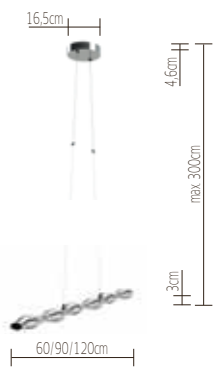

MOVE ALONG

6	chrome	KM02-0	965,55	1.149,00
	copper	KM02-2	1.175,63	1.399,00

A - A++ | Phasen-Drehdimmer, Dimm-Alternative siehe Plug&Dim | 2700K | 16W | 906lm | CRI >90

9	chrome	KM01-0	1.091,60	1.299,00
	copper	KM01-2	1.335,29	1.589,00

A - A++ | Phasen-Drehdimmer, Dimm-Alternative siehe Plug&Dim | 2700K | 23W | 1359lm | CRI >90

12	chrome	KM00-0	1.217,65	1.449,00
	copper	KM00-2	1.494,96	1.779,00

A - A++ | Phasen-Drehdimmer, Dimm-Alternative siehe Plug&Dim | 2700K | 28W | 1812lm | CRI >90

MOVE ALONG/SET

6	chrome	TS42-0	1.946,22	2.316,00
	copper	TS42-2	2.156,30	2.566,00

A - A++ | Phasen-Drehdimmer | 2700K | 4x 11W, 1x 16W | 4x 500lm , 1x 906lm | CRI >90

9	chrome	TS43-0	2.122,69	2.526,00
	copper	TS43-2	2.391,60	2.846,00

A - A++ | Phasen-Drehdimmer | 2700K | 4x 11W, 1x 23W | 4x 500lm , 1x 1359lm | CRI >90