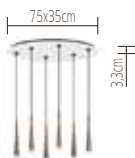

OVAL 6	alu pol/grey/white	CNO06-0	2.199,16	2.617,00
	copper/maroon/white	CNO06-7	2.350,42	2.797,00
	black/black/black	CNO06-1	2.199,16	2.617,00