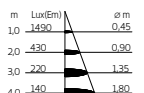

D | Universaldimmer | 2700K | B15D, 100W/Eco70W | 990lm | CRI 100

LED WALL/CEILING black-red ab 2017