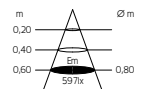

A - A++ | Dimmbar, siehe CHOICE FIXTURE | 2700K | 11W | 500lm | CRI >90