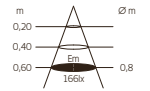

PALLA 16 SUSPENSION

1 / 2

1 LUMINAIRE + FIXTURE 2 CABLE

UP ROUND 16	alu pol/grey	CPA05-0	467,47	567,00
	black/black	CPA05-1	467,47	567,00
IN	alu pol/grey	CPA01-0	404,20	481,00
	black/black	CPA01-1	404,20	481,00