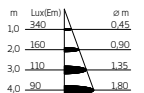

D | Universaldimmer | 2700K | R7s +G9, 180W | 2200lm | CRI 100

LED transparent green ab 2017
white ab 2017