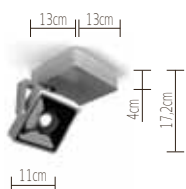

A - A++ | Phasen-Drehdimmer, Dimm-Alternative siehe Plug&Dim | 2700K | 16W | 650lm | CRI >90