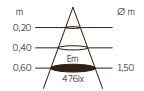

A - A++ | Phasen-Drehdimmer, Dimm-Alternative siehe Plug&Dim | 2700K | 16W | 906lm | CRI >90

9	chrome	KM01-0	1.091,60	1.299,00
	copper	KM01-2	1.335,29	1.589,00