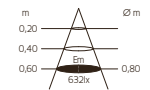

alu pol	NC33-0	210,08	250,00

A - A++ | Dimmbar, siehe CHOICE FIXTURE | 2700K | 16W | CRI >90
solid, china + glow: 620lm | lens: 850lm